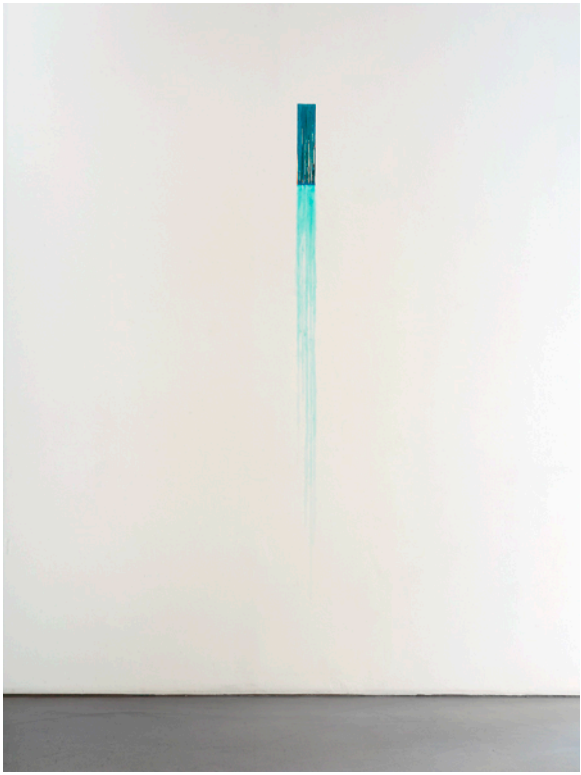

DOVE BRADSHAW  
Thomas Rehbien Gallery  
Cologne 2014-2015

Contingency Paintings, silver, varnish, liver of sulfur, gesso on linen;  
Large paintings: 89 ¼ x 74 inches; small 40 x 30 and 17 x 14 inches.

*Angles III*, 2003, gesso, linen over wood, 21 ¼ inches each side

*Passion*, 1993/2014, brass, embedded in wall, ammonium chloride copper sulfate; brass: 13 x 3 ½ inches

*Notation*, 2000/2014, limestone, bronze, ammonium chloride, copper sulfate, 16 x 12 x 12 inches